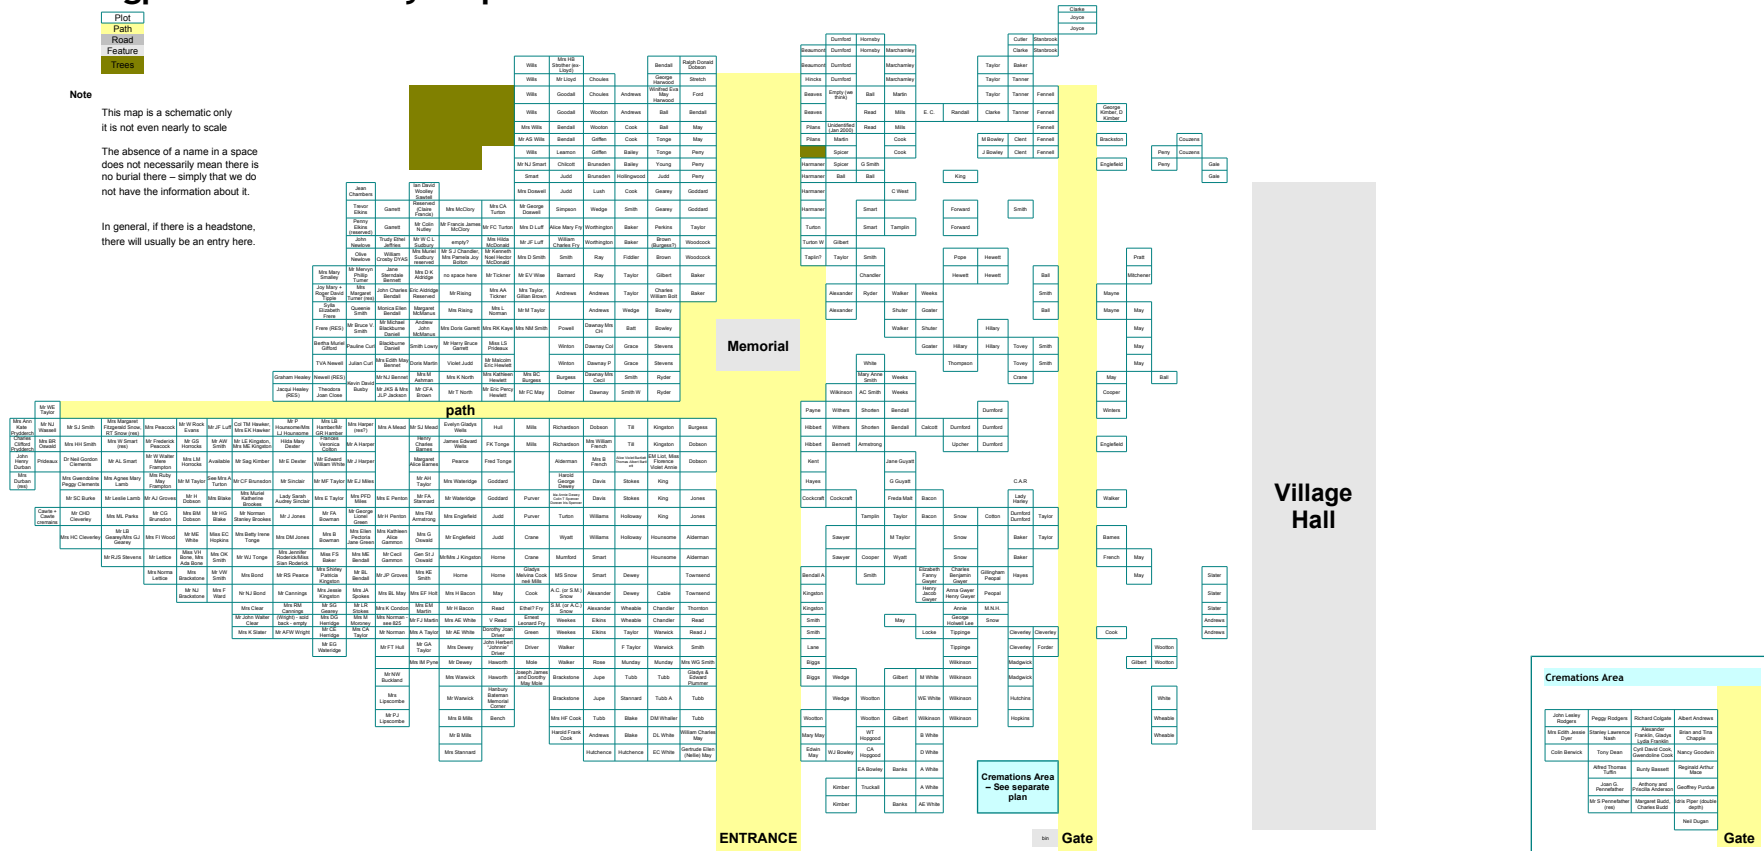

Longparish Cemetery Map

Note

Cremations Area			
John Lewis Rogers	Peggy Rodgers	Richard Colgate	Albert Andrew
Mrs Lillian Annan	Clara Lawrence	Francis Colgate	Edward Theobald
Clara Barwick	Tony Dean	Clara Ethel Colgate	Nancy Goodwin
Alfred Thomas	Elvyn Bennett	Anthony and Phyllis Anderson	Reginald Arthur Mack
John G. Inverdale	Magaret South	Geoffrey Purdie	
Mrs S. Pennington	Mrs. F. Dunlop		

The Middloway